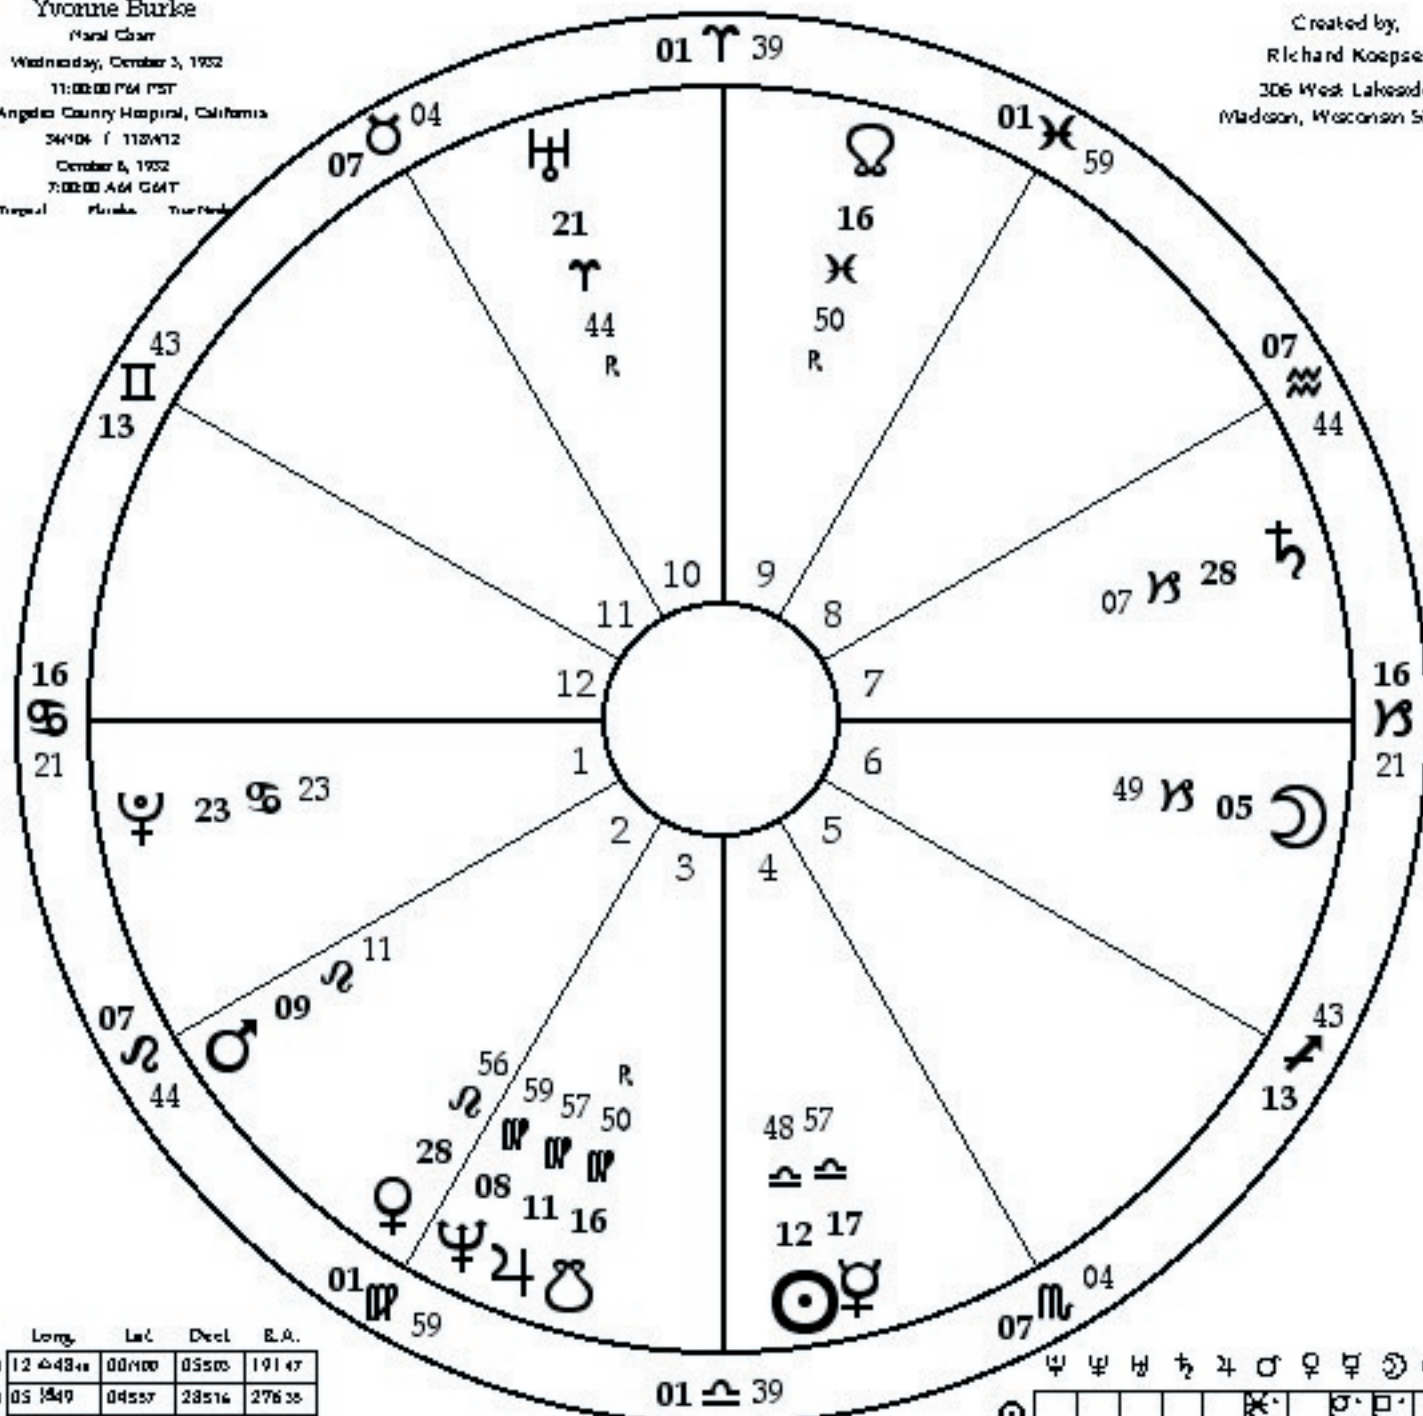

Yvonne Burke

Male Chart

Wednesday, October 3, 1952

11:00:00 PM PST

Los Angeles County Hospital, California

34106 (112412

October 3, 1952

7:00:00 AM GMT

Tropical Florida Time Zone

Created by,

Richard Koepsel

306 West Lakeview

Madison, Wisconsin 53715

Long. Lat. Decl. R.A.

♁	12 ♁48.4	00°10'	05°05'	191.47
♁	05 ♁49	04°53'	28°16'	276.35
♁	17 ♁57	00°13'	06°34'	196.45
♁	28 ♁56	00°50'	11°47'	151.05
♁	09 ♁11	01°11'	19°07'	131.56
♁	11 ♁57	00°15'	07°15'	163.43
♁	28 ♁07	00°36'	21°50'	300.19
♁	21 ♁44	00°36'	07°15'	020.20
♁	08 ♁59	00°14'	08°15'	160.53
♁	23 ♁23	00°14'	22°11'	115.23
♁	28 ♁07	03°17'	16°15'	056.36
♁	23 ♁58	31°13'	08°11'	264.45
♁	00 ♁23	00°15'	00°14'	180.44
♁	15 ♁45	08°09'	30°53'	288.11
♁	07 ♁45	08°05'	13°15'	067.16
♁	16 ♁21	00°10'	22°16'	107.44
♁	01 ♁39	00°10'	00°15'	001.31
♁	True 16 ♁50		Mean 15 ♁29	

Planets by Sign

- 3 Fire
- 4 Earth
- 2 Air
- 1 Water
- 6 Cardinal
- 2 Fixed
- 2 Mutable

Personal Points

R.A.M.C. 001 30

- Medium Coeh 01 ♁39
- Ascendant 16 ♁21
- Vertex 00 ♁33
- Co Ascendant 01 ♁30
- Polar Ascendant 16 ♁14
- Equatorial Ascendant 01 ♁24