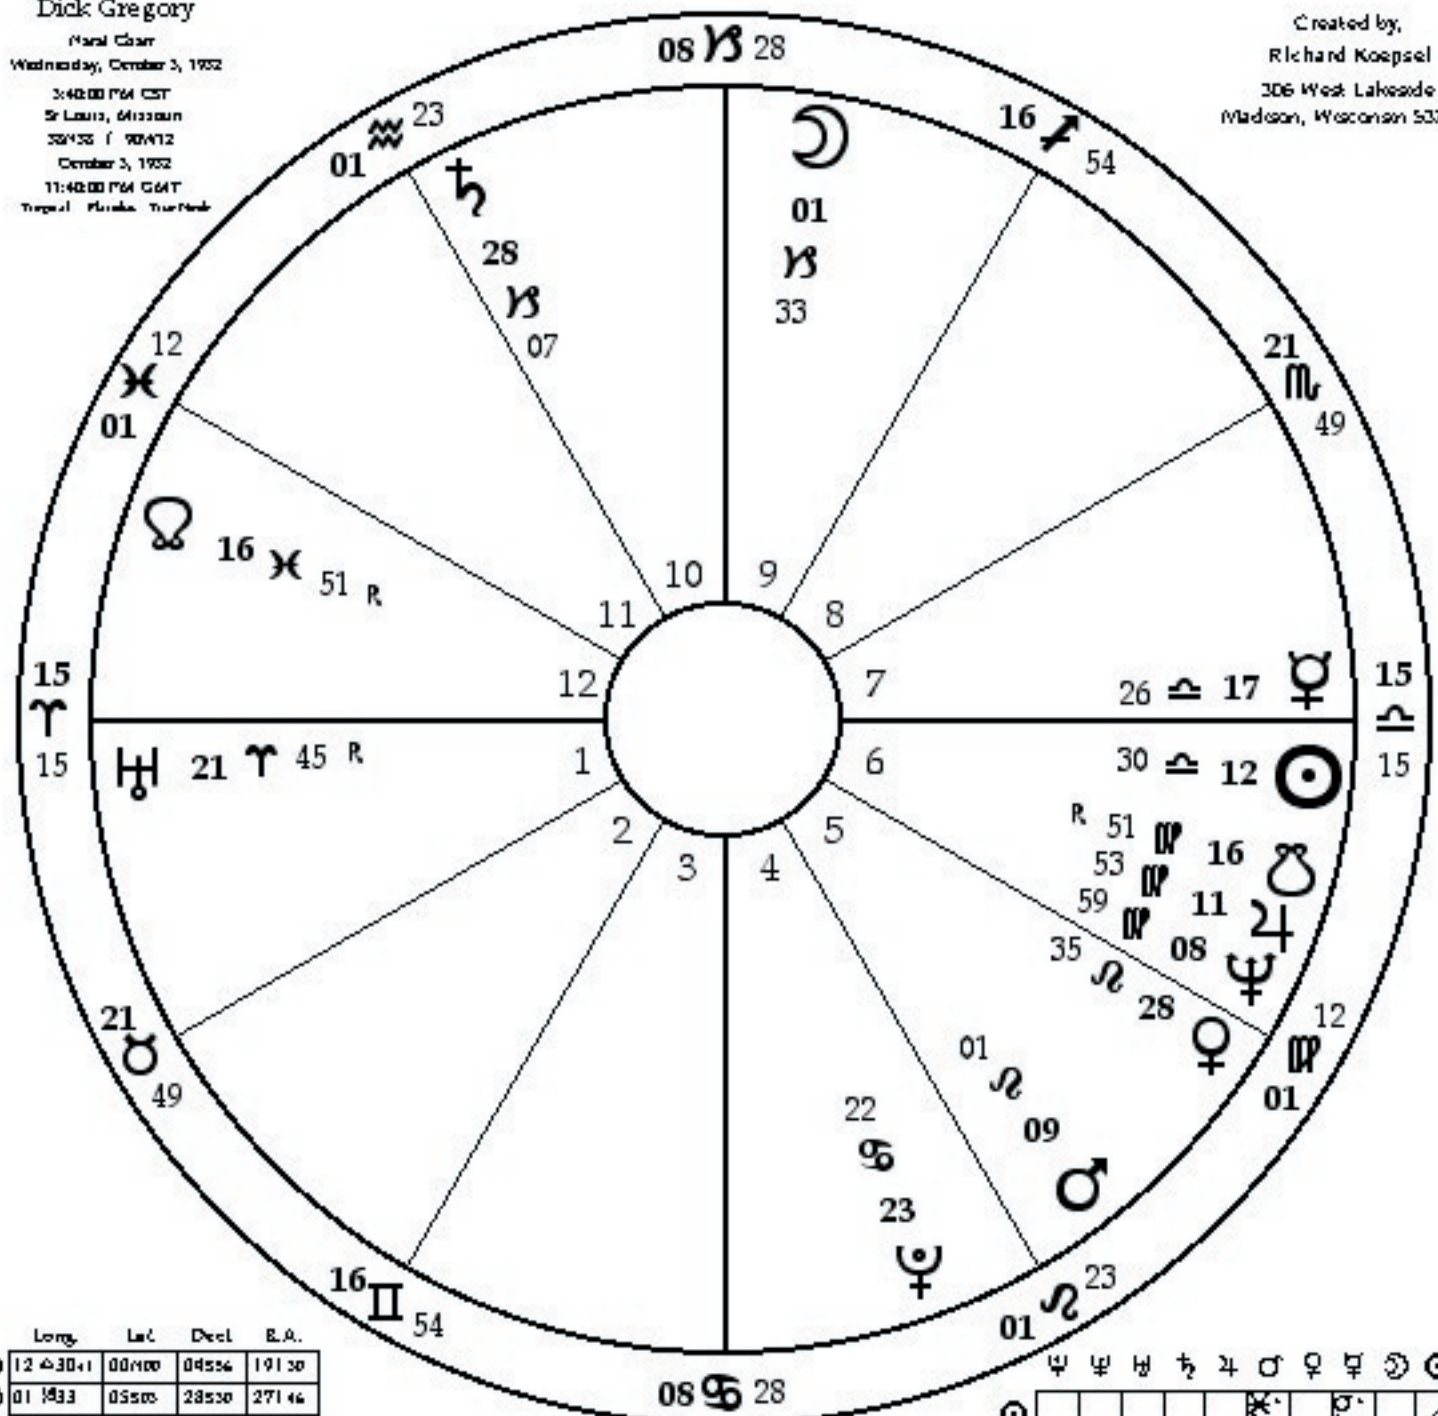

Dick Gregory

Marl Coast

Wednesday, October 3, 1952

3:40:00 PM CST

St Louis, Missouri

38°43' N 90°12'

October 3, 1952

11:40:00 PM GMT

Tropical Month: 29.5306

Created by,

Richard Koepsel

306 West Lakeview

Madison, Wisconsin 53715

	Long.	Lat.	Decl.	R.A.
♈	12 430.1	00°00'	04554	191.20
♉	01 183	05505	28530	271.46
♊	17 426	00°40'	06513	196.20
♋	28 435	00504	11°155	150.43
♌	09 401	01°11'	19°109	131.47
♍	11 453	00°156	07°156	163.40
♎	28 187	00516	21500	300.19
♏	21 145 c	00536	07°155	020.21
♐	08 459	00°146	08°155	160.55
♑	23 422	00°147	22°111	115.22
♒	28 008 c	03517	16°152	056.26
♓	23 453	31°125	08°115	264.44
♈	00 416	00°157	00°146	180.37
♉	15 1842	08510	30536	288.06
♊	07 1845 c	08504	13°136	067.16
♋	15 115	00°100	06°100	014.05
♌	08 1828	00°100	23510	279.15
♍	18 451 c	0400 15 430 c		

Planets by Sign

- 3 Fire
- 4 Earth
- 2 Air
- 1 Water
- 6 Cardinal
- 2 Fixed
- 2 Mutable

Personal Points

- R.A.M.C. 279 03
- Medium Coeh. 08 ♋28
- Ascendant 15 ♎15
- Venter 06 =31
- Co Ascendant 21 ♎28
- Polar Ascendant 07 =27
- Equatorial Ascendant 10 ♎02