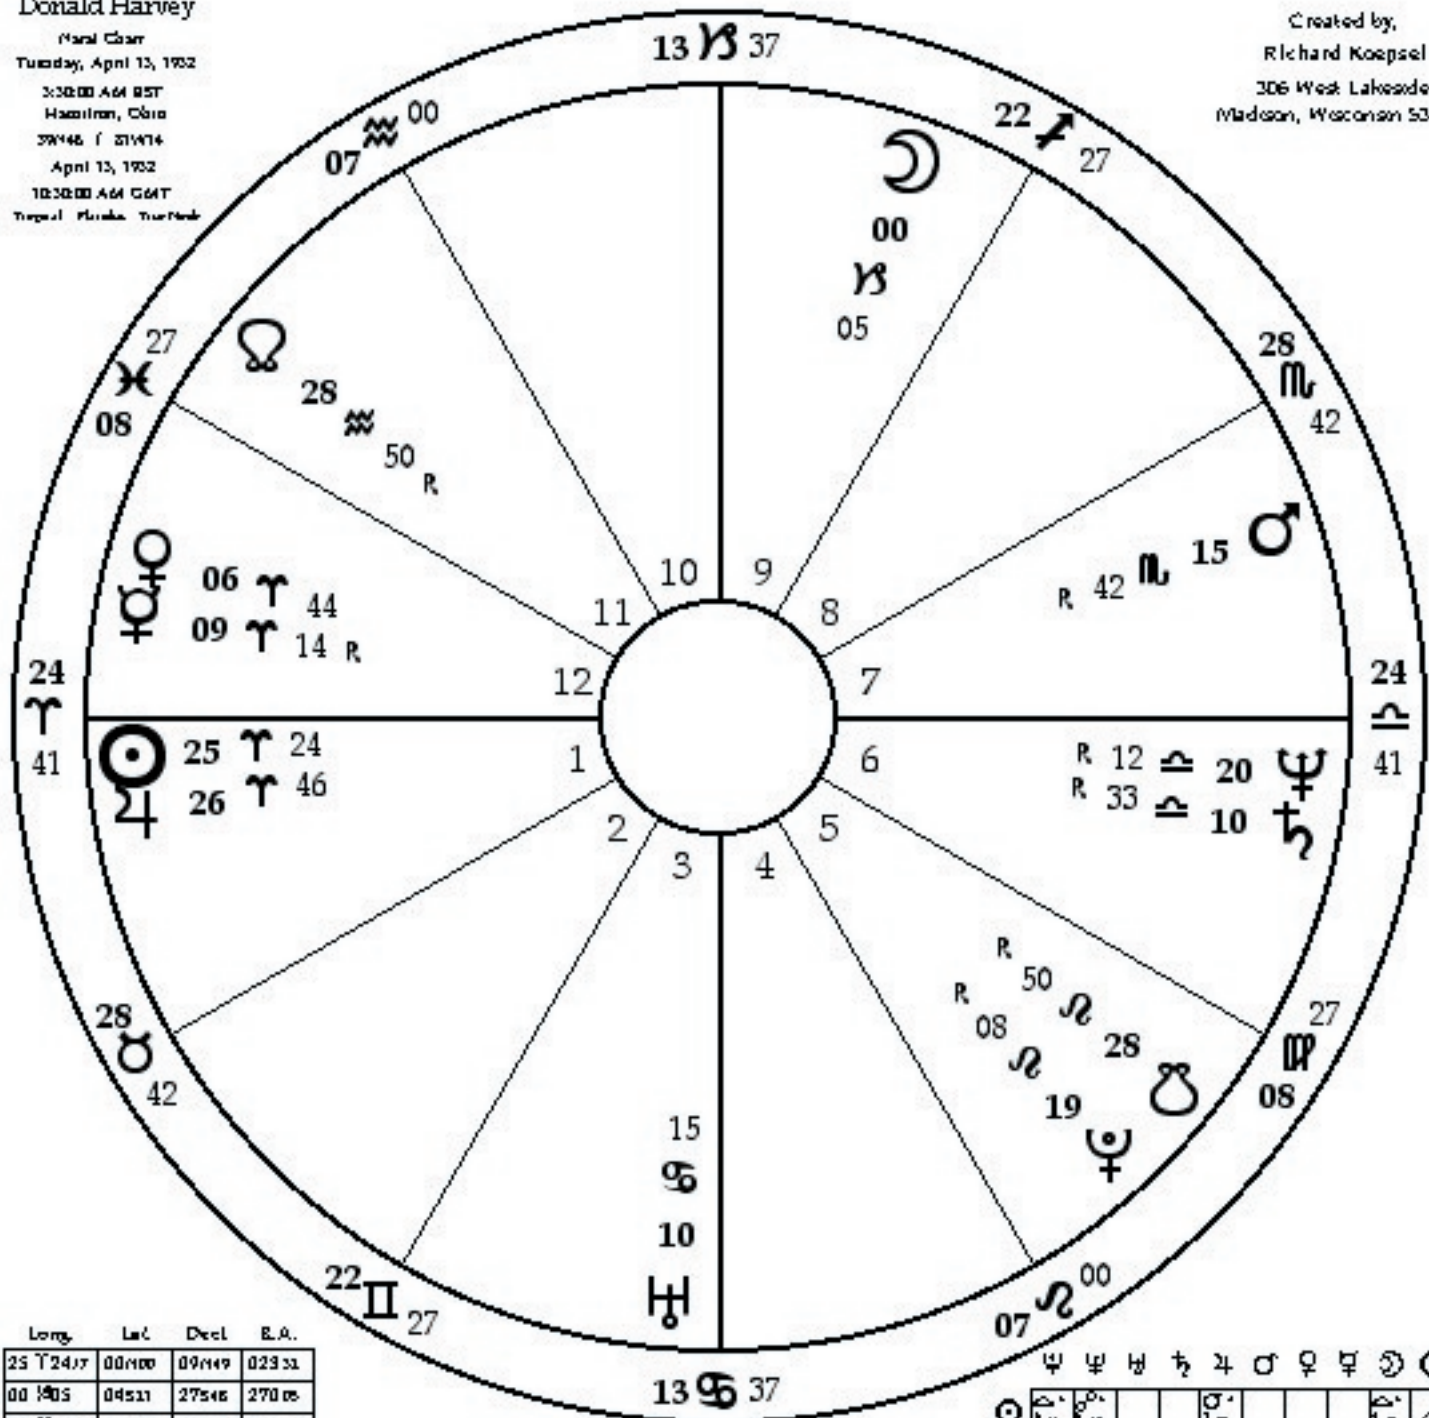

Donald Harvey

Male Chart
Tuesday, April 13, 1932
3:30:00 AM DST
Hamilton, Ohio
39°46' / 81°14'
April 13, 1932
10:30:00 AM GMT
Tropical Month: Tropic of Cancer

Created by:
Richard Koepsel
306 West Lakeside
Madison, Wisconsin 53715

	Long.	Lat.	Decl.	R.A.
☉	25	T 24.7	00:00	09:09
☽	00	♏ 5	04:51	27:54
☿	09	T 14	00:00	03:04
♁	06	T 44	01:53	01:06
♂	15	♈ 42	01:00	15:15
♆	26	T 46	01:50	09:01
♁	10	♈ 33	02:05	01:50
♁	10	♁ 5	00:00	23:00
♁	20	♈ 12	01:04	06:16
♁	19	♁ 08	09:07	23:04
♁	12	♁ 28	06:07	16:16
♁	19	♁ 04	03:06	03:06
♁	12	♁ 57	10:06	06:51
♁	23	T 27	06:41	02:05
♁	29	♁ 52	09:00	20:00
♁	24	T 41	00:00	09:00
♁	13	♁ 37	00:00	22:54
♁	23	♁ 50	10:00	27:52

Planets by Sign

- 5 Fire
- 1 Earth
- 2 Air
- 2 Water
- 5 Cardinal
- 2 Fixed
- 0 Mutable

Personal Points

- R.A.M.C. 284 48
- Medium Coeh 13 ♋ 37
- Ascendant 24 T 41
- Vertex 10 = 36
- Co Ascendant 02 ♈ 00
- Polar Ascendant 11 = 50
- Equatorial Ascendant 16 T 04