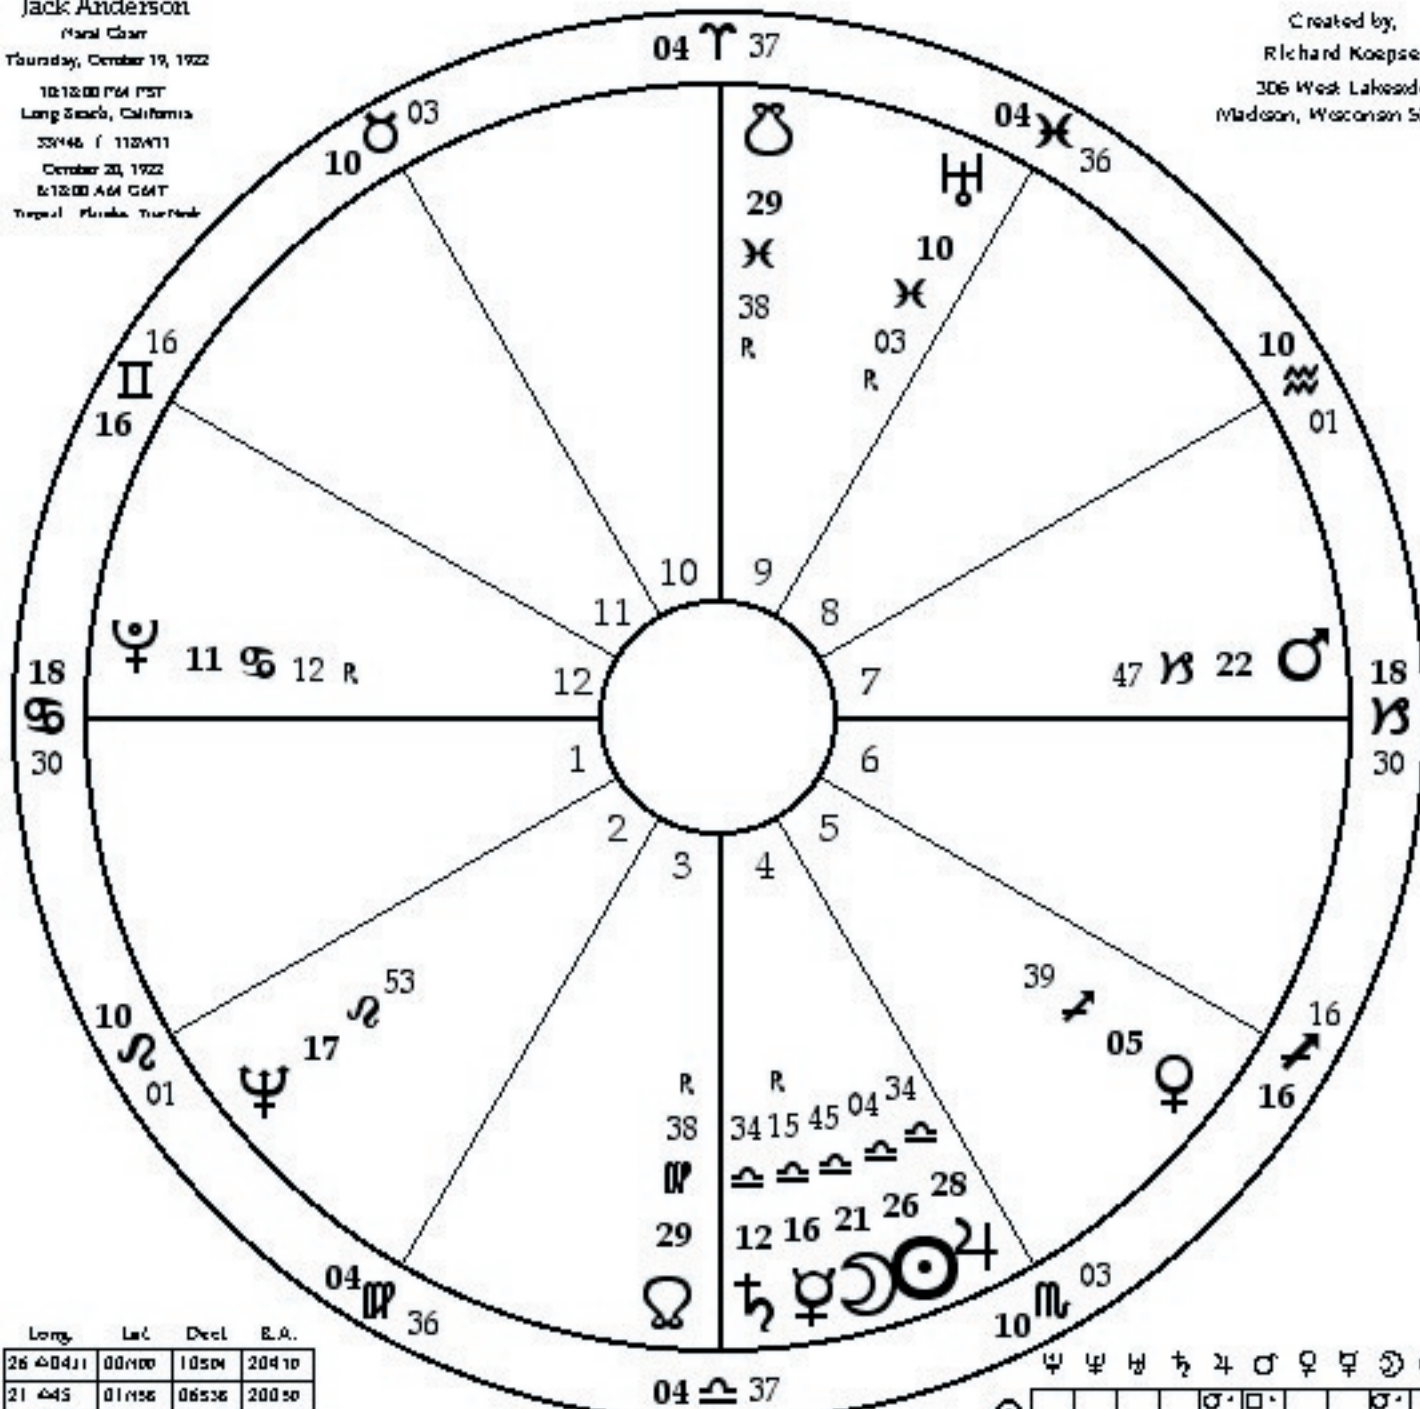

Jack Anderson

Male Chart

Tuesday, October 19, 1922

10:12:00 PM PST

Long Beach, California

33°46' / 118°41'

October 20, 1922

8:12:00 AM GMT

Tropical Florida Time Zone

Created by,

Richard Koepsel

306 West Lakeside

Madison, Wisconsin 53715

	Long.	Lat.	Decl.	E.A.
♁	26 04.11	00 40.00	10 50.00	204 10
♁	21 04.45	01 41.56	06 53.26	200 50
♁	16 04.15	00 41.05	06 51.16	195 00
♁	05 04.39	05 53.36	26 54.45	242 36
♁	22 04.47	02 51.11	23 55.11	295 01
♁	28 04.34	01 41.02	09 55.59	206 55
♁	12 04.34	02 41.11	02 55.55	192 25
♁	10 04.3	00 54.47	08 53.31	341 53
♁	17 04.53	00 41.09	15 41.57	140 23
♁	11 04.12	02 55.55	20 41.05	101 55
♁	14 04.42	01 41.40	07 41.20	012 55
♁	14 04.51	23 41.51	06 41.14	229 10
♁	20 04.47	18 51.19	00 41.14	053 07
♁	00 04.31	01 41.15	19 55.05	238 36
♁	27 04.23	02 41.29	14 41.45	150 26
♁	18 04.30	00 41.00	22 41.10	110 05
♁	04 04.37	00 41.00	01 41.50	004 14
♁	29 04.38	04 28 04.11		

Planets by Sign

- 2 Fire
- 1 Earth
- 5 Air
- 2 Water
- 7 Cardinal
- 1 Fixed
- 2 Mutable

Personal Points

R.A.M.C. 004 (4)

- Medium Coeh 04 T 37
- Ascendant 18 ♁ 30
- Vertex 02 ♁ 08
- Co Ascendant 03 ♁ 37
- Polar Ascendant 18 ♁ 45
- Equatorial Ascendant 03 ♁ 53