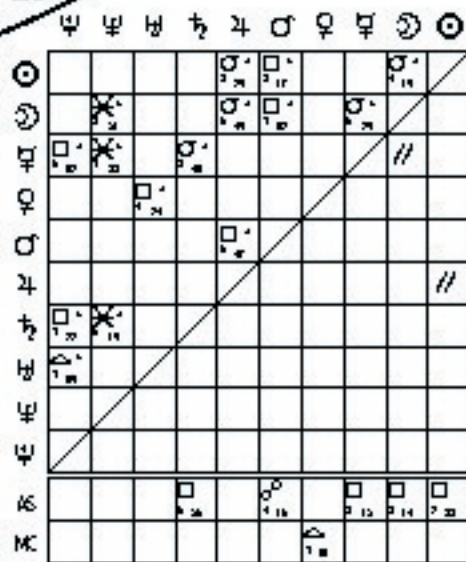

Jack Anderson

Male Chart

Tuesday, October 19, 1922

10:12:00 PM PST

Long Beach, California

33°46' / 118°41'

October 20, 1922

8:12:00 AM GMT

Tropical Florida Time Zone

Created by,

Richard Koepsel

306 West Lakeside

Madison, Wisconsin 53715

	Long.	Lat.	Decl.	E.A.
♁	26 04.11	00 40.00	10 50.00	204 10
♁	21 04.45	01 41.56	06 53.26	200 50
♁	16 04.15	00 41.05	06 51.16	195 00
♁	05 04.39	05 53.36	26 54.45	242 36
♁	22 04.47	02 51.11	23 55.11	295 01
♁	28 04.34	01 41.02	09 55.59	206 55
♁	12 04.34	02 41.11	02 55.55	192 25
♁	10 04.3	00 54.47	08 53.31	341 53
♁	17 04.53	00 41.09	15 41.57	140 23
♁	11 04.12	02 55.55	20 41.05	101 55
♁	14 04.42	01 41.40	07 41.20	012 55
♁	14 04.51	23 41.51	06 41.14	229 10
♁	20 04.47	18 51.19	00 41.14	053 07
♁	00 04.31	01 41.15	19 55.05	238 36
♁	27 04.23	02 41.29	14 41.45	150 26
♁	18 04.30	00 41.00	22 41.10	110 05
♁	04 04.37	00 41.00	01 41.50	004 14
♁	29 04.38	04 28 04.11		

Planets by Sign

- 2 Fire
- 1 Earth
- 5 Air
- 2 Water
- 7 Cardinal
- 1 Fixed
- 2 Mutable

Personal Points

R.A.M.C. 004 (4)

- Medium Coeh 04 T 37
- Ascendant 18 ♁ 30
- Vertex 02 ♁ 08
- Co Ascendant 03 ♁ 37
- Polar Ascendant 18 ♁ 45
- Equatorial Ascendant 03 ♁ 53