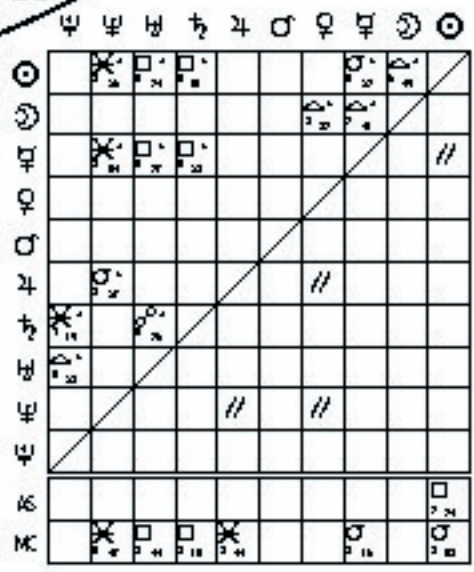

Peggy Lee

Maral Chart
Wednesday, May 26, 1920
12:43:00 PM CST
Jackson, North Dakota
46°13' / 101°42'
May 26, 1920
6:43:00 PM GMT
Tropical Month: Tropic

Created by:
Richard Koepsel
306 West Lakeview
Madison, Wisconsin 53715

	Long.	Lat.	Decl.	R.A.
♃	05 110 44	00 00 00	21 01 10	083 14
♄	28 121	03 53	02 53	176 57
♅	06 102	00 00 00	21 01 56	084 05
♆	24 049	00 55 00	18 01 09	052 40
♇	21 025 0	00 00 00	08 51 6	199 48
♁	12 104	00 00 00	17 01 56	134 46
♂	05 109	01 01 53	11 01 31	157 41
♀	05 135	00 54 00	10 51 0	337 40
☾	09 107	00 50 00	17 01 56	131 33
☽	06 129	03 53 00	19 01 40	096 53
♁	09 131	02 01 26	06 01 05	007 46
♂	13 119	02 59 00	02 01 50	013 25
♁	27 008 0	13 01 05	01 01 44	209 51
♂	21 040	04 53 00	13 01 56	050 25
♁	01 101 0	05 01 19	18 50 00	271 14
♁	12 135	00 00 00	06 01 50	163 56
♁	08 119	00 00 00	21 01 42	086 24
♁	True 15 131		Mean 14 136 0	

Planets by Sign

- 2 Fire   2 Cardinal
- 3 Earth   3 Fixed
- 3 Air   5 Mutable
- 2 Water

Personal Points

1. R.A.M.C. 066 34
2. Medium Coeh   08 II 19
   - Ascendant   12 ♃ 35
   - Vertex   19 ♁ 45
   - Co Ascendant   11 ♃ 52
   - Polar Ascendant   16 ♁ 19
   - Equatorial Ascendant 04 ♃ 43