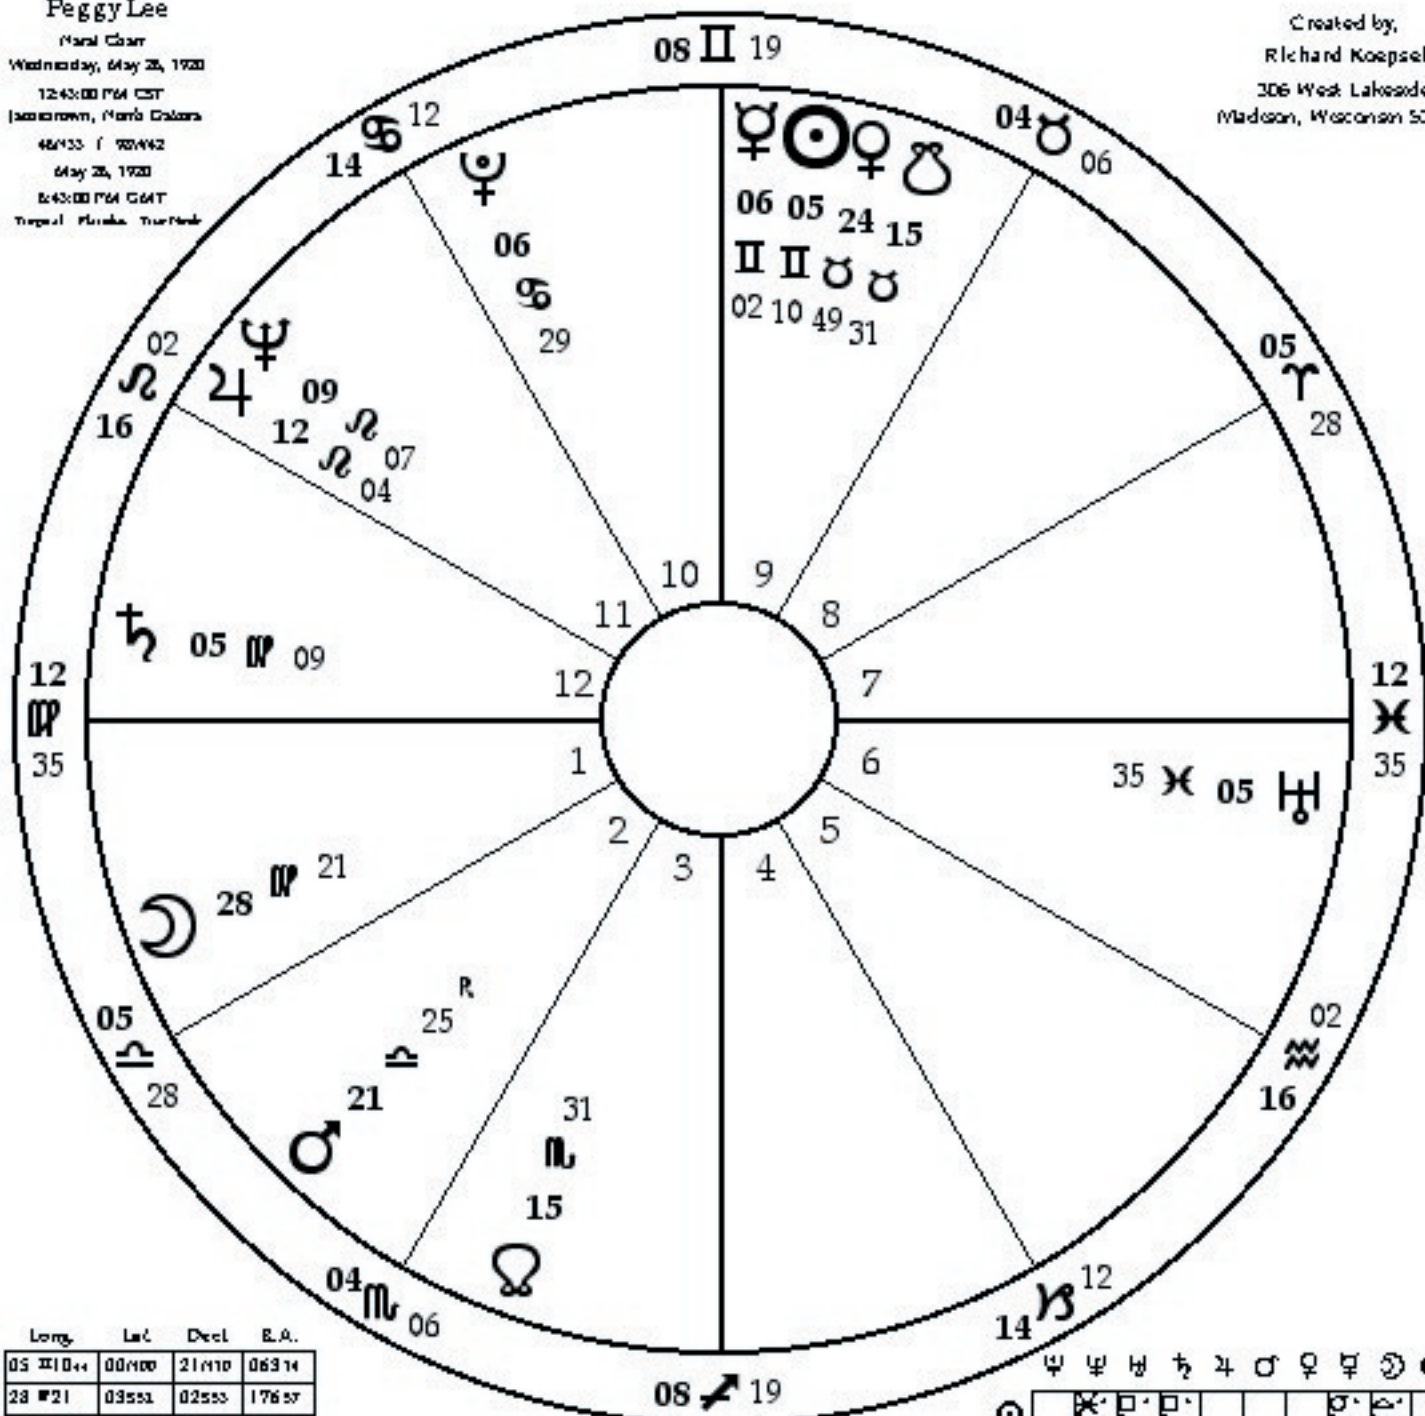

Peggy Lee

Maral Chart  
 Wednesday, May 26, 1920  
 12:43:00 PM CST  
 Jackson, North Dakota  
 46°13' / 101°42'  
 May 26, 1920  
 6:43:00 PM GMT  
 Tropical Month: Tropic

Created by:  
 Richard Koepsel  
 306 West Lakeview  
 Madison, Wisconsin 53715

|   | Long.       | Lat.     | Decl.         | R.A.   |
|---|-------------|----------|---------------|--------|
| ♃ | 05 110 44   | 00 00 00 | 21 01 10      | 083 14 |
| ♄ | 28 121      | 03 53    | 02 53         | 176 57 |
| ♅ | 06 102      | 00 00 00 | 21 01 56      | 084 05 |
| ♆ | 24 049      | 00 55 00 | 18 01 09      | 052 40 |
| ♇ | 21 025 0    | 00 00 00 | 08 51 6       | 199 48 |
| ♁ | 12 104      | 00 00 00 | 17 01 56      | 134 46 |
| ♂ | 05 109      | 01 01 53 | 11 01 31      | 157 41 |
| ♀ | 05 135      | 00 54 00 | 10 51 0       | 337 40 |
| ☾ | 09 107      | 00 50 00 | 17 01 56      | 131 33 |
| ☽ | 06 129      | 03 53 00 | 19 01 40      | 096 53 |
| ♁ | 09 131      | 02 01 26 | 06 01 05      | 007 46 |
| ♂ | 13 119      | 02 59 00 | 02 01 50      | 013 25 |
| ♁ | 27 008 0    | 13 01 05 | 01 01 44      | 209 51 |
| ♂ | 21 040      | 04 53 00 | 13 01 56      | 050 25 |
| ♁ | 01 101 0    | 05 01 19 | 18 50 00      | 271 14 |
| ♁ | 12 135      | 00 00 00 | 06 01 50      | 163 56 |
| ♁ | 08 119      | 00 00 00 | 21 01 42      | 086 24 |
| ♁ | True 15 131 |          | Mean 14 136 0 |        |

**Planets by Sign**

- 2 Fire            2 Cardinal
- 3 Earth         3 Fixed
- 3 Air            5 Mutable
- 2 Water

**Personal Points**

- R.A.M.C. 066 34
- Medium Coeh        08 II 19
  - Ascendant            12 ♃ 35
  - Vertex                19 ♁ 45
  - Co Ascendant        11 ♃ 52
  - Polar Ascendant     16 ♁ 19
  - Equatorial Ascendant 04 ♃ 43