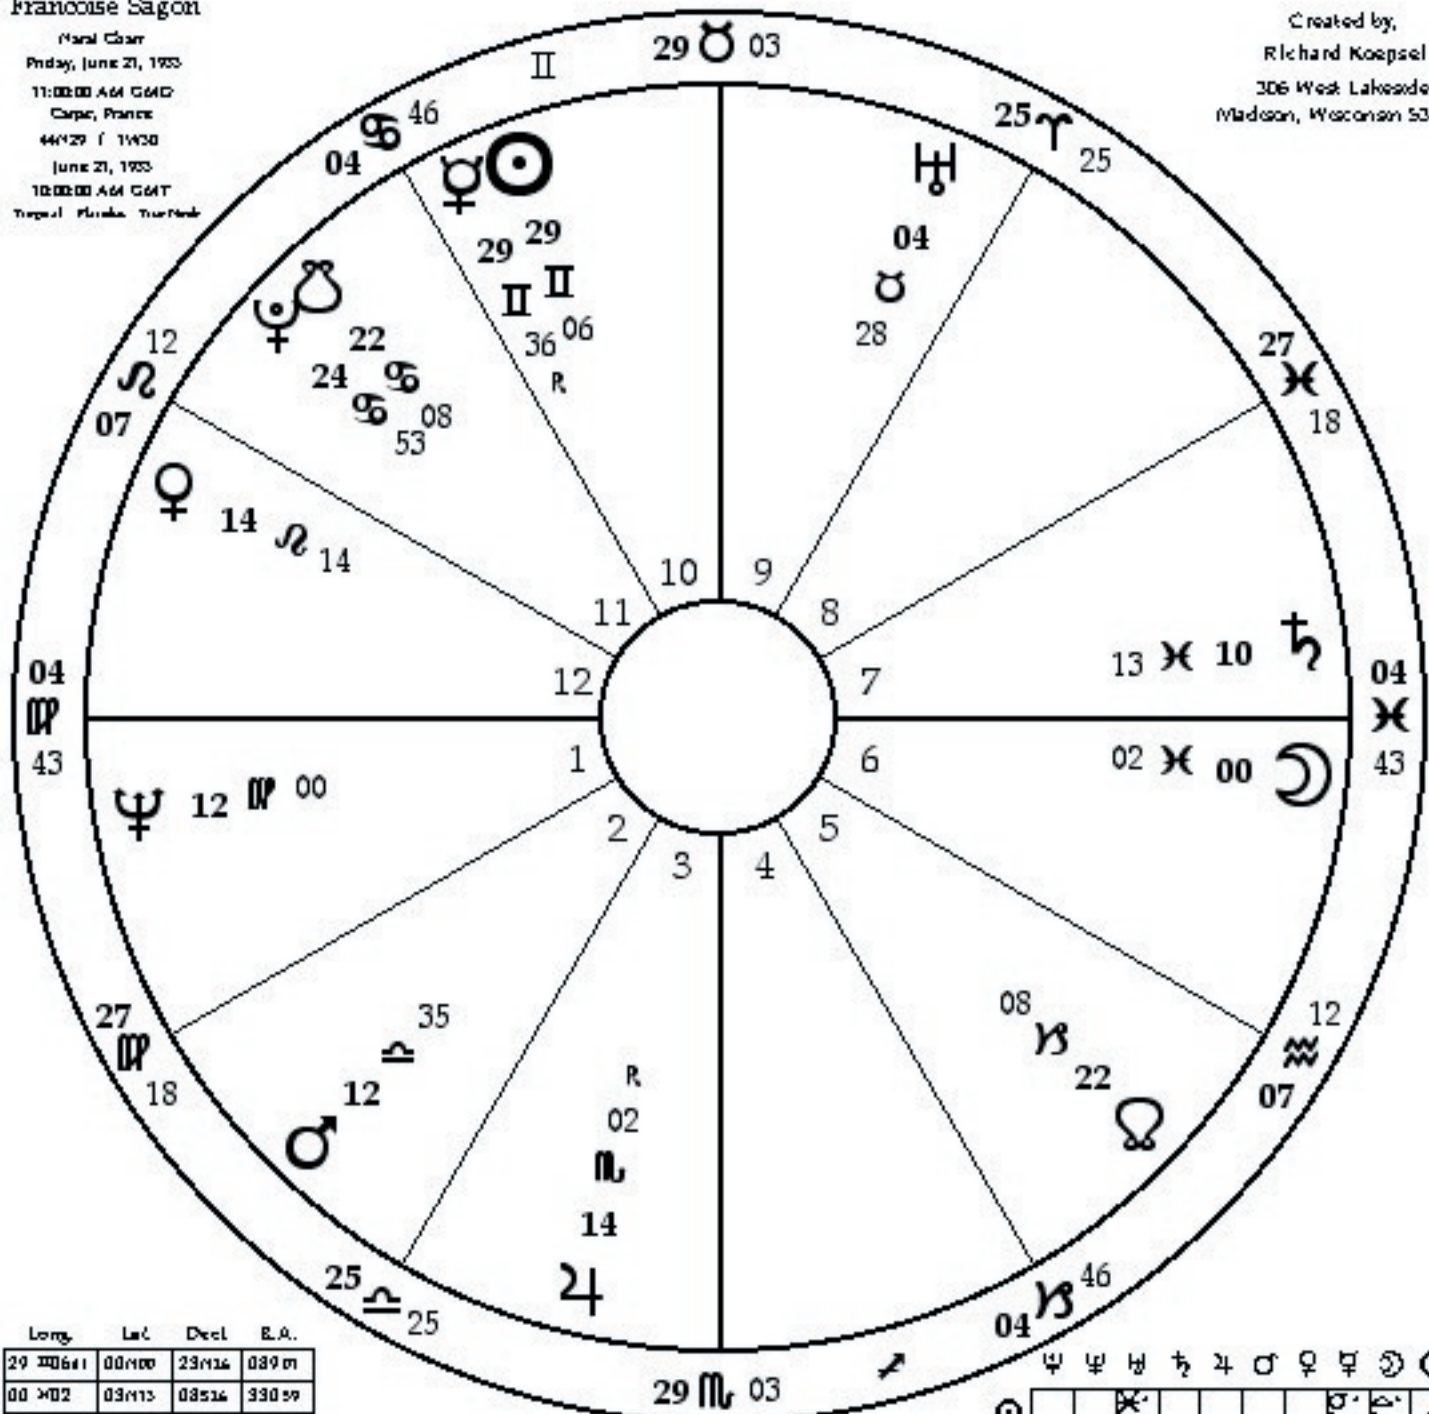

Françoise Sagon

Maral Coar
Friday, June 21, 1953
11:00:00 AM GMT
Carpe, France
44°29' (14°30'
June 21, 1953
10:00:00 AM GMT
Tropical Month: TrueMean

Created by,
Richard Koepsel
306 West Lakeside
Madison, Wisconsin 53715

	Long.	Lat.	Decl.	R.A.
☉	29 00 64	00 00 00	23 01 26	089 01
☾	00 00 02	03 01 15	08 51 26	330 59
♂	29 03 36	03 55 50	19 01 56	089 35
♀	14 07 14	01 01 55	18 01 31	137 16
♁	12 04 35	00 51 10	05 50 06	191 30
♂	14 00 02	01 01 06	14 55 56	221 55
♁	10 00 13	01 54 12	09 51 19	342 24
♁	04 00 28	00 51 19	12 01 53	032 23
♁	12 00 00	00 01 57	07 01 56	163 46
♁	24 00 53	01 01 49	22 01 57	117 10
♁	11 00 52	04 51 30	17 01 55	070 56
♁	20 00 40	19 55 55	02 01 10	109 24
♁	11 00 52	00 01 56	05 01 56	010 31
♁	16 00 44	08 01 19	23 01 44	141 56
♁	17 00 47	05 51 26	09 51 49	350 55
♁	04 00 43	00 01 00	09 01 46	156 35
♁	29 00 03	00 01 00	19 01 57	056 50
♁	True 22 00 08		Mean 23 01 01	

Planets by Sign

- 1 Fire
- 2 Cardinal
- 3 Earth
- 4 Fixed
- 5 Air
- 6 Mutable
- 7 Water

Personal Points

1. R.A.M.C. 056 50
2. Medium Coeh 29 03
   - Ascendant 04 43
   - Vertex 03 33
   - Co Ascendant 05 00
   - Polar Ascendant 04 35
   - Equatorial Ascendant 24 43