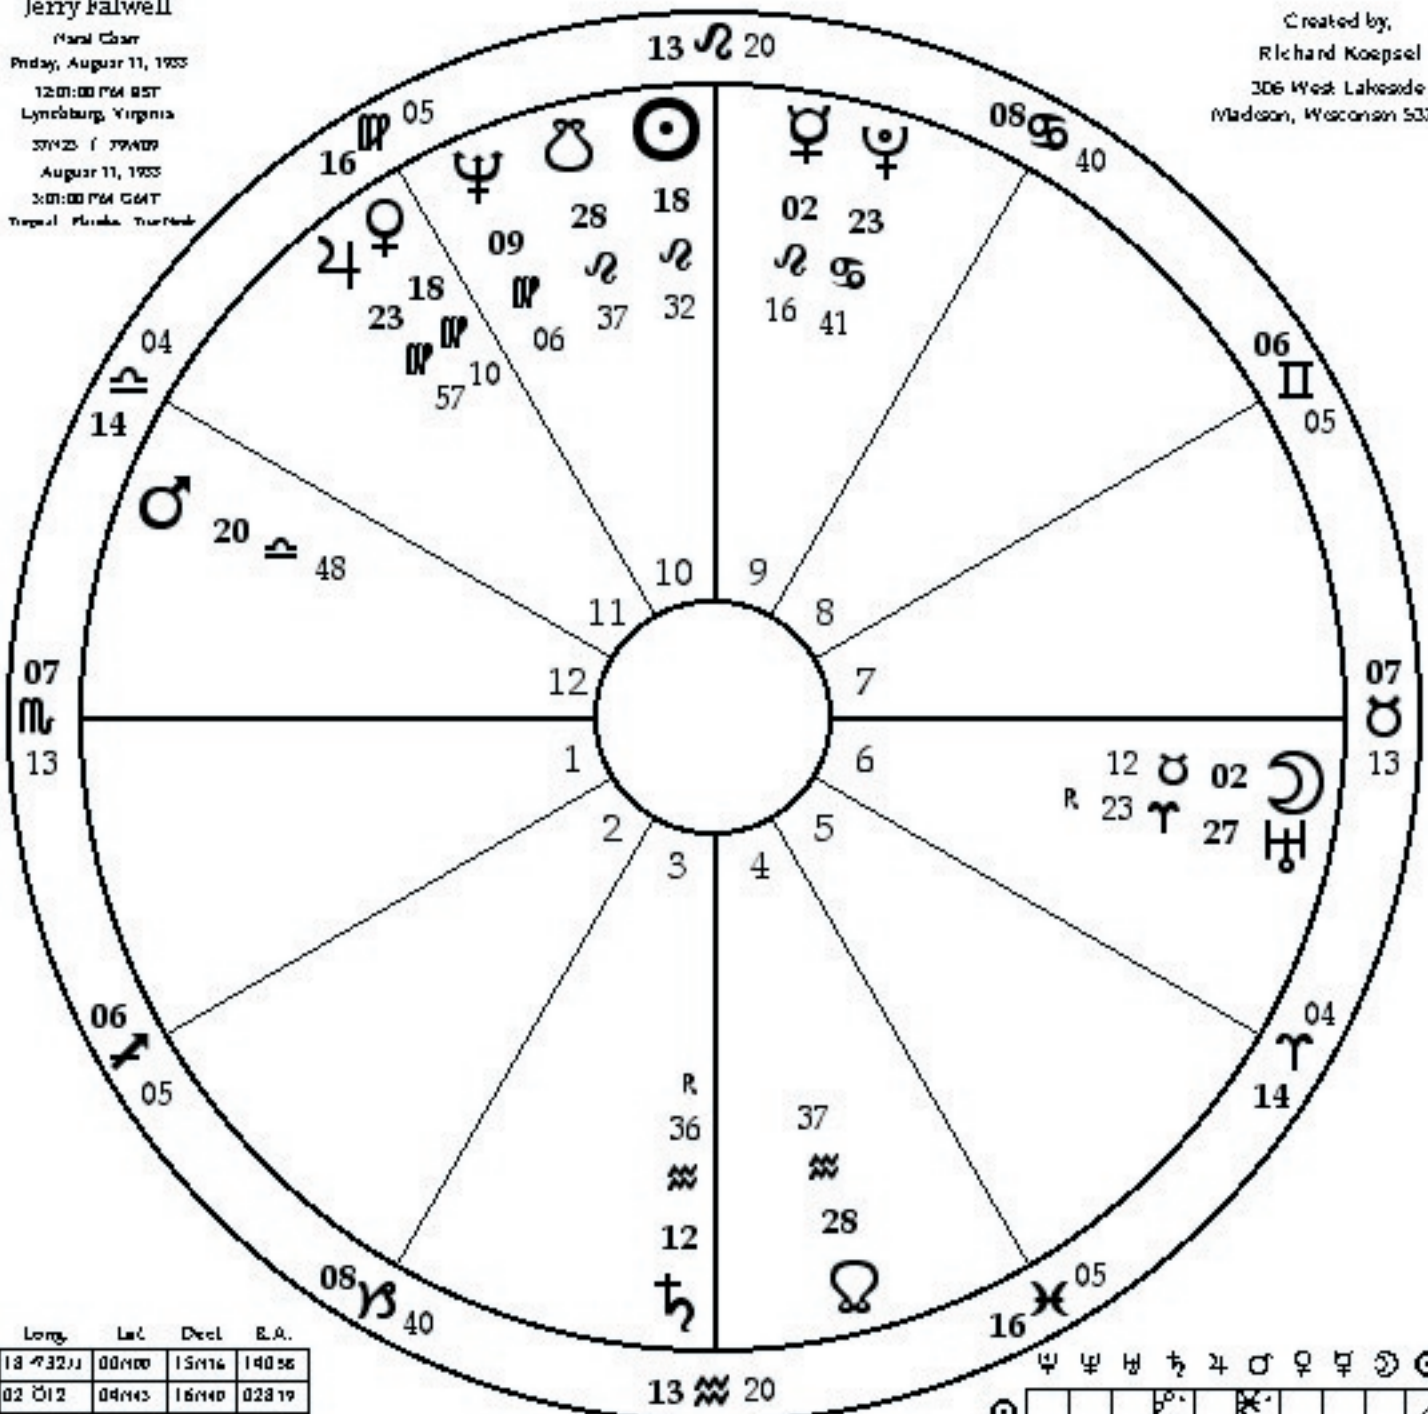

Jerry Falwell

Maral Chart

Friday, August 11, 1933

12:01:00 PM EDT

Lynchburg, Virginia

37°42' / 79°40'

August 11, 1933

3:01:00 PM GMT

Tropical Month: Thursday

Created by,

Richard Koepsel

306 West Lakeview

Madison, Wisconsin 53715

Long. Lat. Decl. R.A.

♁	13	♏	32	00	15	140	56	
♁	02	♏	01	16	16	028	19	
♁	02	♏	16	02	17	005	123	54
♁	13	♏	10	01	05	047	169	36
♁	20	♏	48	00	05	019	199	07
♁	23	♏	57	01	03	016	174	53
♁	12	♏	36	00	05	057	315	21
♁	27	♏	23	00	09	059	025	36
♁	09	♏	06	00	03	055	161	01
♁	23	♏	41	01	02	017	115	46
♁	03	♏	37	03	03	014	062	16
♁	01	♏	35	23	01	057	325	19
♁	27	♏	44	09	01	057	209	16
♁	22	♏	04	12	03	053	025	11
♁	05	♏	32	01	01	019	128	17
♁	07	♏	13	00	01	055	214	53
♁	13	♏	20	00	01	049	135	45
♁	23	♏	37	04	02	036	086	1

Planets by Sign

- 3 Fire
- 4 Earth
- 2 Air
- 1 Water
- 3 Cardinal
- 4 Fixed
- 3 Mutable

Personal Points

R.A.M.C. 135 48

- Medium Coeh 13 ♏ 420
- Ascendant 07 ♏ 13
- Venter 20 ♏ 32
- Co Ascendant 01 ♏ 43
- Polar Ascendant 04 ♏ 56
- Equatorial Ascendant 18 ♏ 15